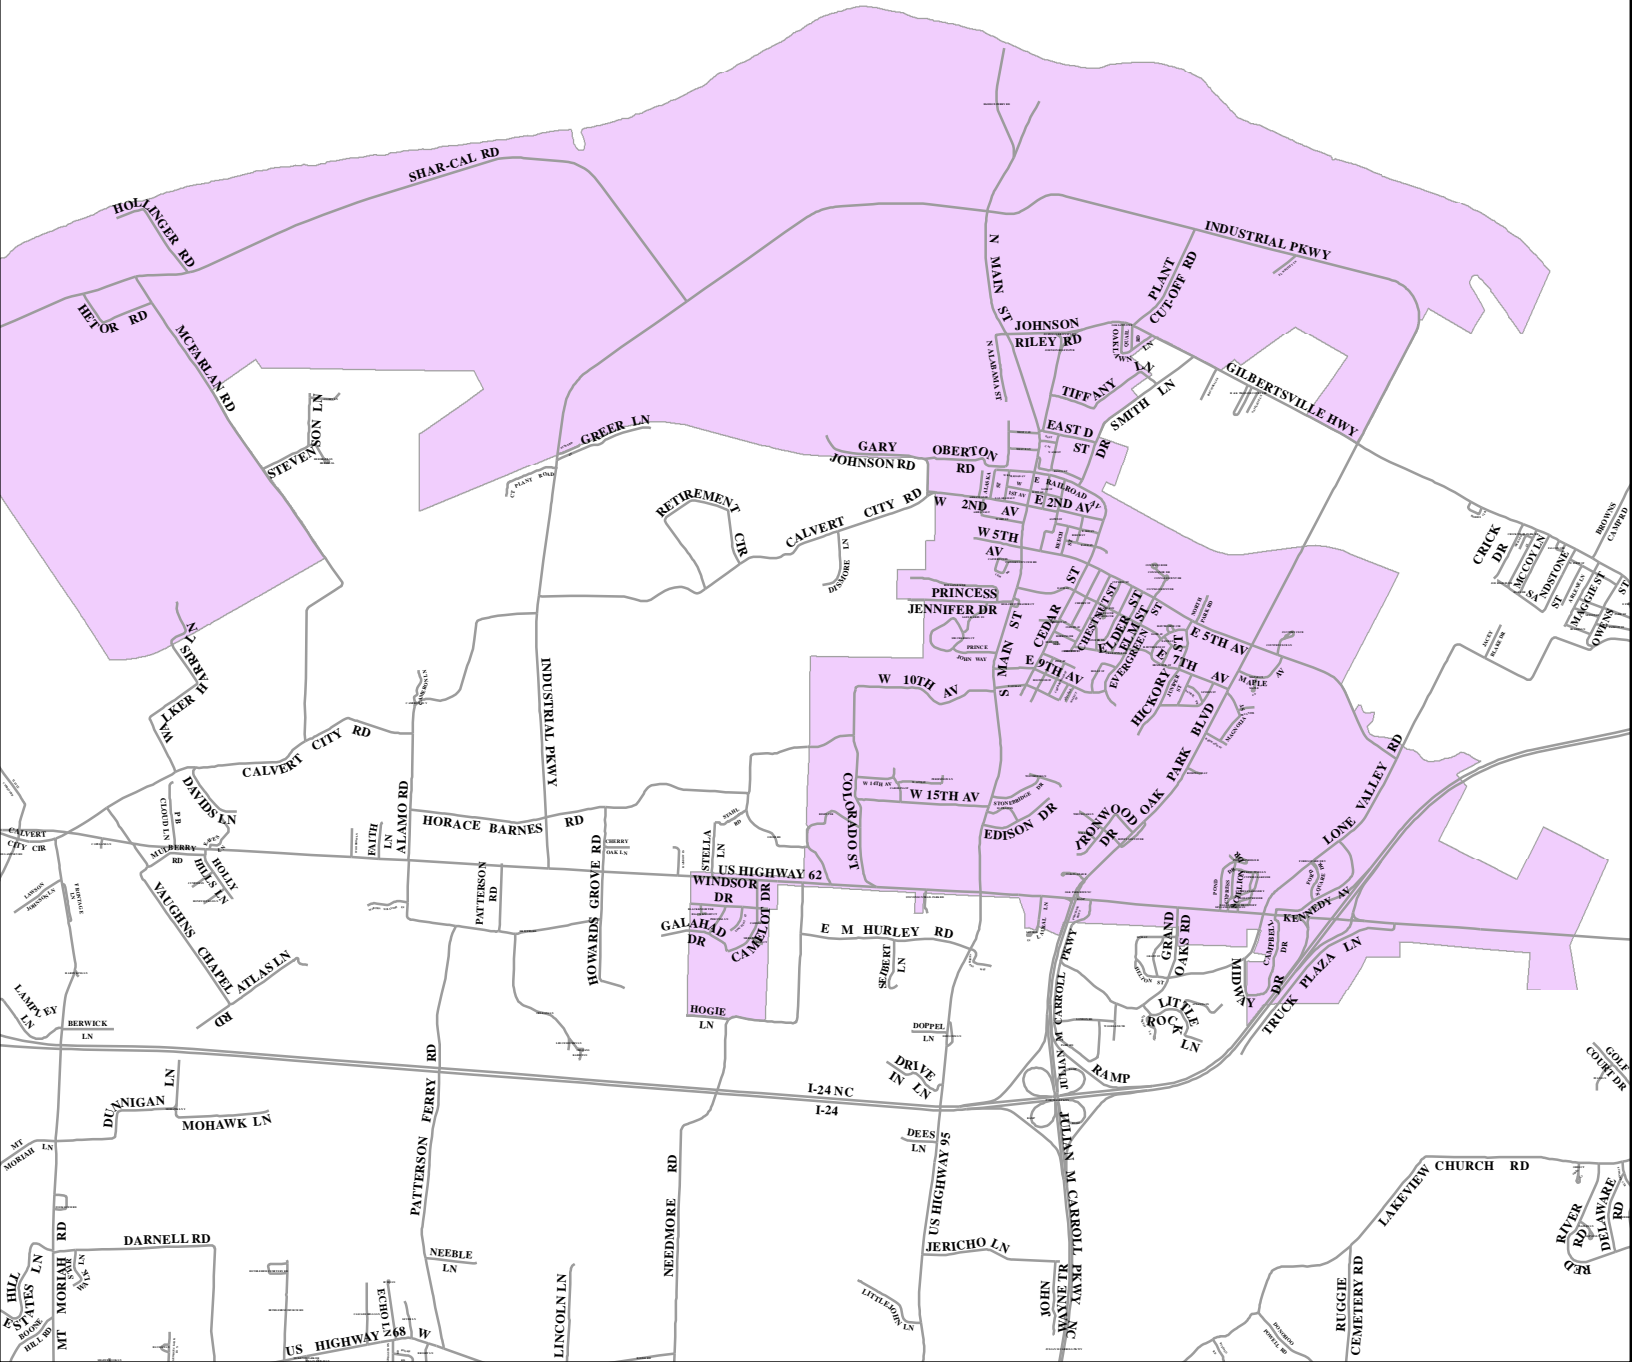

# Calvert City, Kentucky 2009

0 0.45 0.9 1.8 Mile

Provided by the Marshall County Geographic Information Systems Department